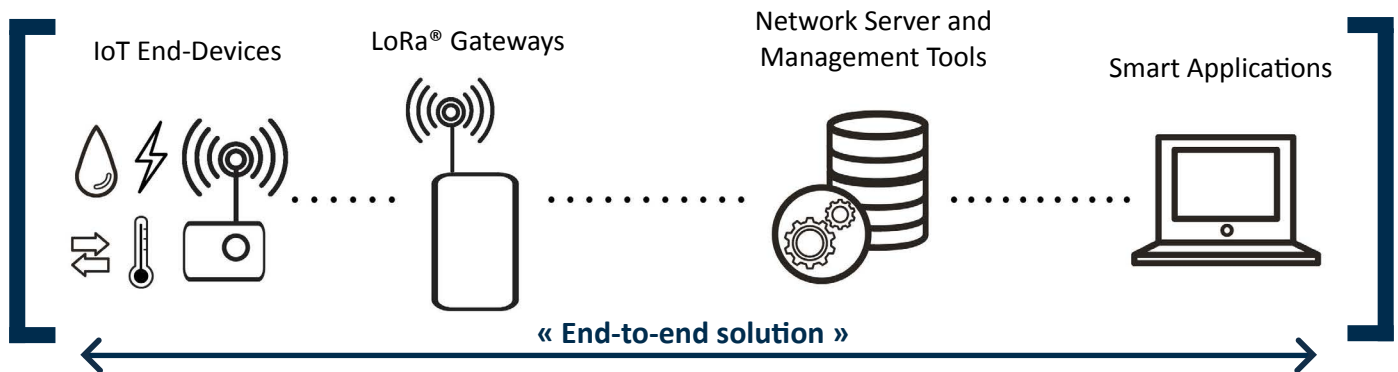

Kerlink & Microshare solution

- Kerlink acts as a “Solution Designer” with Microshare
- **Washroom usage dashboards** real-time and analytics
- **Get alerts** in case of bad user experience
- **Record Cleaner attendance** electronically to support your digital transformation

Other available Use cases

- **Occupancy** for your desks/meeting rooms
- **Temperature/Humidity** wireless monitoring
- **Leak detection**
- **Predictive maintenance**
- **Smart Waste management**

All product specifications are subject to change without notice

Smart Facility Management

« Predictive Cleaning »

Benefits

- **Open standard solution with the “Best of” the value chain:** Sensors, Connectivity, Application and alerts ready to be deployed in an hour.
- **Robust & Proven Solution** already rolled out to several large global players in Facilities Management including the largest commercial real estate services and investment firm in the world
- **IoT solution based on LPWA/LoRaWAN™ technology** for simple installation and long battery life